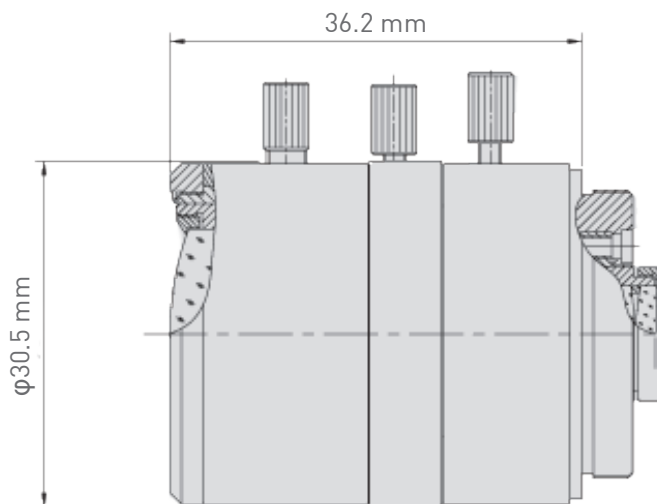

IQeye V16 Lens

Wide Varifocal Megapixel
Day/Night Lens

Image Format	1/3 inch
Focal Length	2.8 - 12 mm
Focus Operation	Manual
Iris Operation	Manual
Maximum Aperture	F1.4
Iris Range	F1.4 - Close
Lens Mount	CS
MOD (Minimum Object Distance)	0.1 m
Dimensions	$\phi 30.5 \text{ mm} \times 36.2 \text{ mm}$
Weight	57.6 g
View Angle	Download the IQinVision Lens Specification Sheet at www.iqeye.com