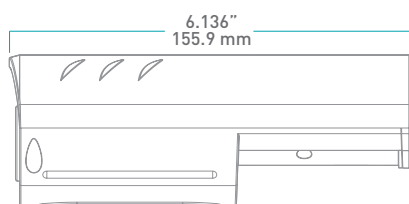

Misc

Approvals	FCC, CE
Temperature Range	32°F to 104°F, 0°C to 40°C
Weight (grams)	353 g
Warranty	3 year
Lens Options	V6 Telephoto Lens 1/2" CS, 12-40 mm, F1.8, IR V7 Wide Angle Lens 1/2" CS, 4-12mm, F1.4, IR V16 Wide Angle Lens 1/3" CS, 2.8-12 mm, F1.4, IR W2 Wide Angle Lens 1/2" CS, 1.8-3 mm, F1.4 IR
Accessories	IQ76X-AVC IQ76X Series Analog Video Cable Adapter 6" (153mm)

Dimensions

Side

Front

Back