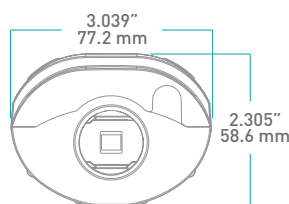

Misc

Approvals	FCC, CE
Temperature Range	32°F to 104°F, 0°C to 40°C
Weight (grams)	353 g
Warranty	3 year
Lens Options	V6 Telephoto Lens 1/2" CS, 12-40 mm, F1.8, IR V7 Wide Angle Lens 1/2" CS, 4-12mm, F1.4, IR V16 Wide Angle Lens 1/3" CS, 2.8-12 mm, F1.4, IR W2 Wide Angle Lens 1/2" CS, 1.8-3 mm, F1.4 IR
Accessories	IQ76X-AVC IQ76X Series Analog Video Cable Adapter 6" (153mm)

Dimensions

Side

Front

Back