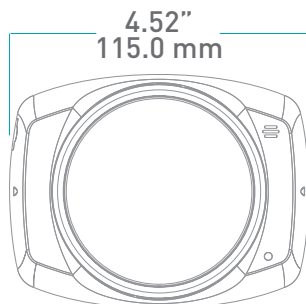

Warranty	5 years
----------	---------

Lens Options	F1 Wide Angle Lens 1/3" M12, 4.2 mm, F1.8 F2 Wide Angle Lens 1/3" M12, 2.8 mm, F2.6 F3 Telephoto Lens 1/3" M12, 8 mm, F1.8 F4 Wide Angle Lens 1/3" M12, 3.6 mm, F1.8
--------------	---

## Dimensions

Top

Side