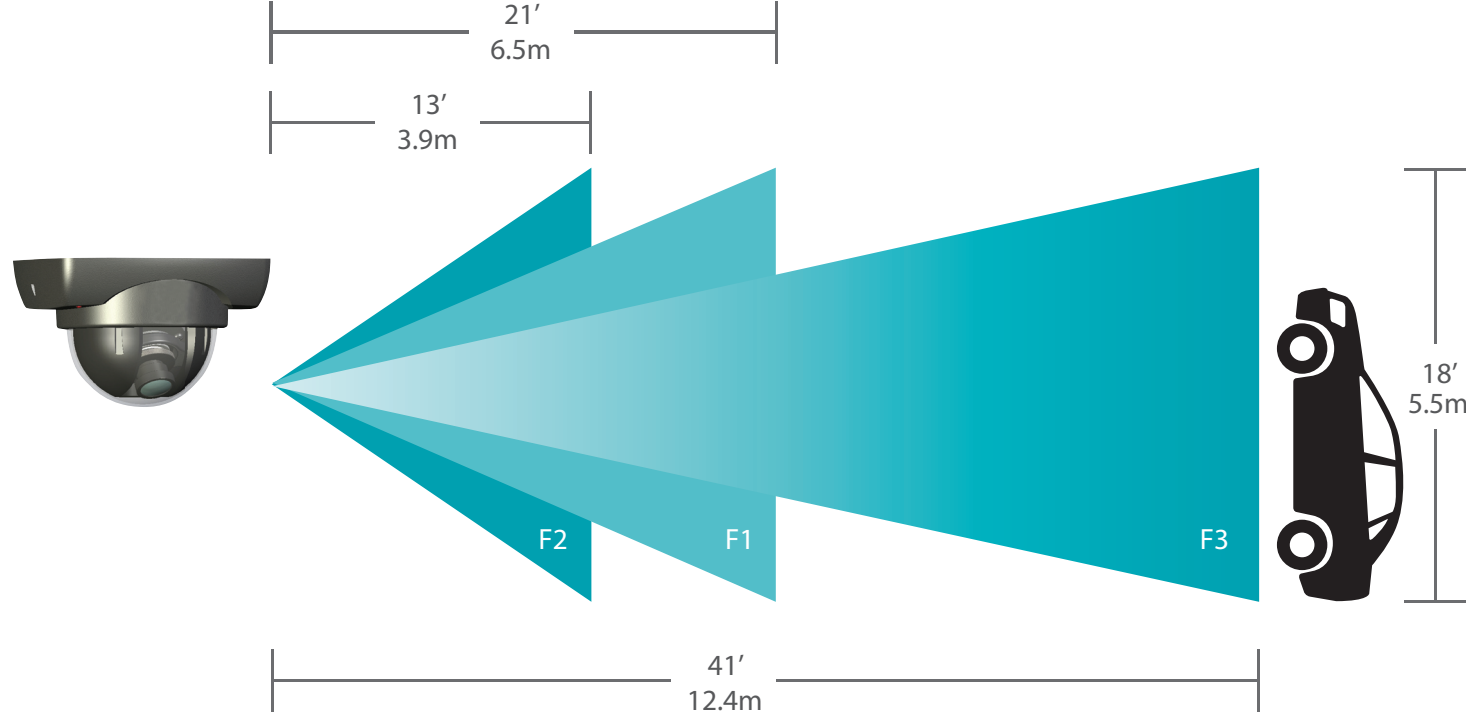

IQeye Lens Coverage

Lens coverage based on Forensic Detail of 40 pixels-per-foot (131 pixels-per-meter)

IQ040/IQ540 Cameras

IQ041/IQ541 Cameras

IQ042/IQ542 Cameras

IQD40 Camera

IQD41 Camera

IQD42 Camera

IQD30 Camera

IQD31 Camera