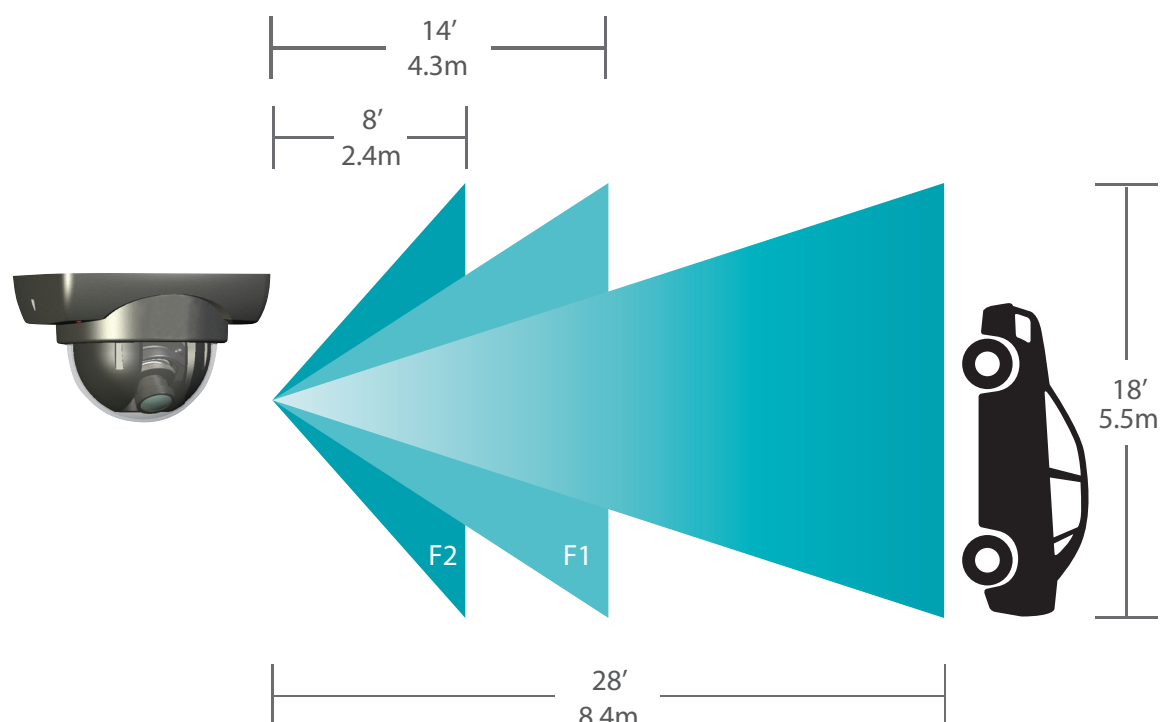

IQeye Lens Coverage

Lens coverage based on Forensic Detail of 40 pixels-per-foot (131 pixels-per-meter)

IQ040/IQ540 Cameras

IQ041/IQ541 Cameras

IQ042/IQ542 Cameras

IQD40 Camera

IQD41 Camera

IQD42 Camera

IQD30 Camera

IQD31 Camera