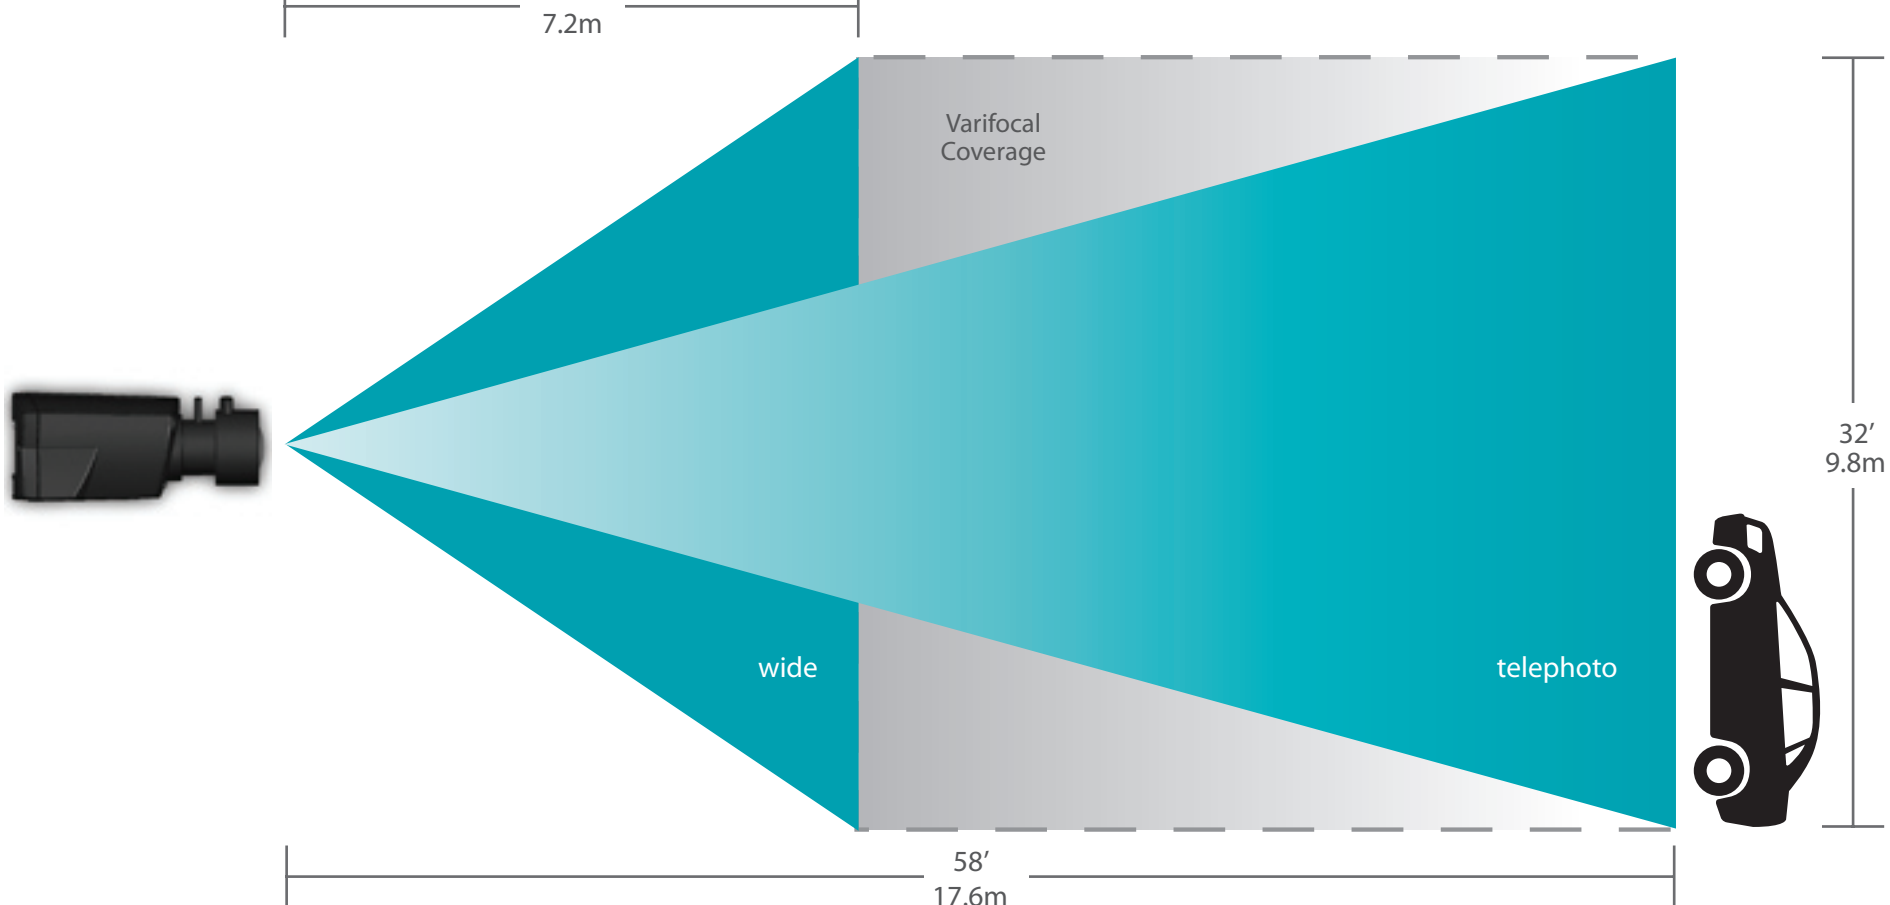

IQeye Lens Coverage

Lens coverage based on Forensic Detail of 40 pixels-per-foot (131 pixels-per-meter)

IQ040/IQ540 Cameras

IQ041/IQ541 Cameras

IQ042/IQ542 Cameras

IQD40 Camera

IQD41 Camera

IQD42 Camera

IQD30 Camera

IQD31 Camera