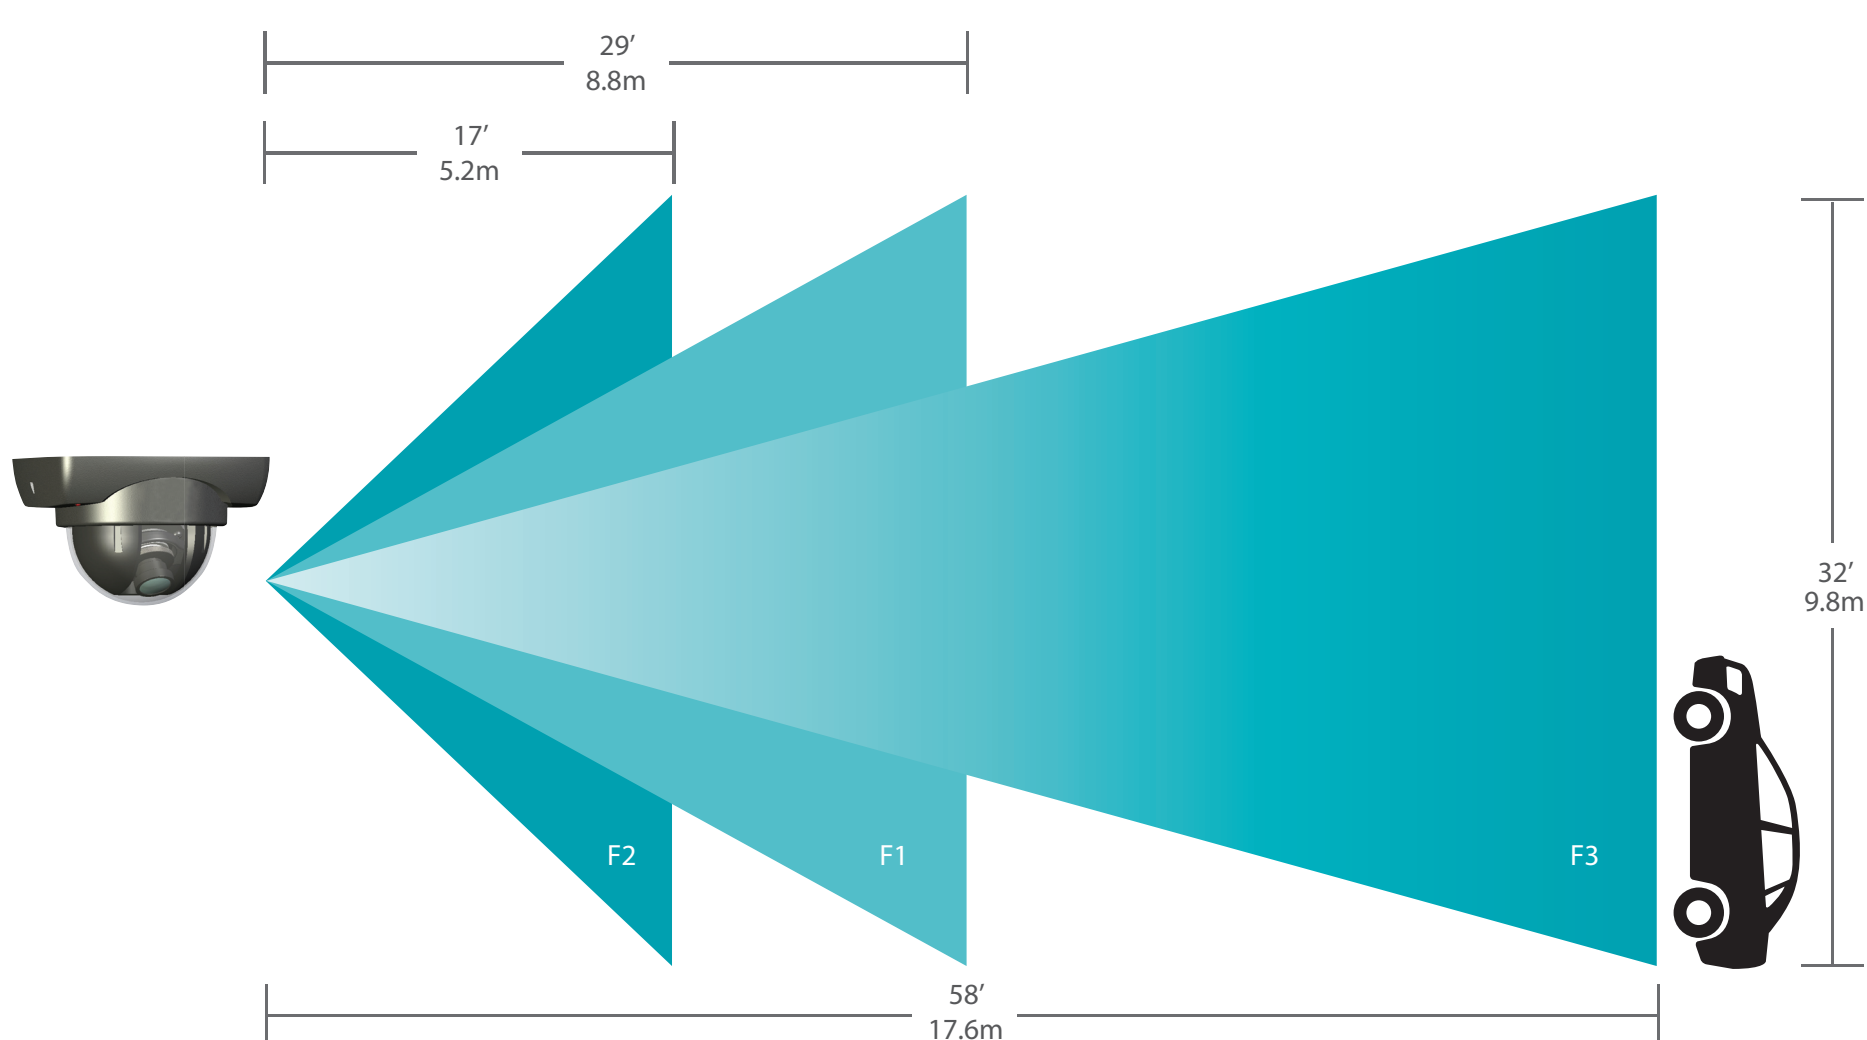

IQeye Lens Coverage

Lens coverage based on Forensic Detail of 40 pixels-per-foot (131 pixels-per-meter)

IQ040/IQ540 Cameras

IQ041/IQ541 Cameras

IQ042/IQ542 Cameras

IQD40 Camera

IQD41 Camera

IQD42 Camera

IQD30 Camera

IQD31 Camera