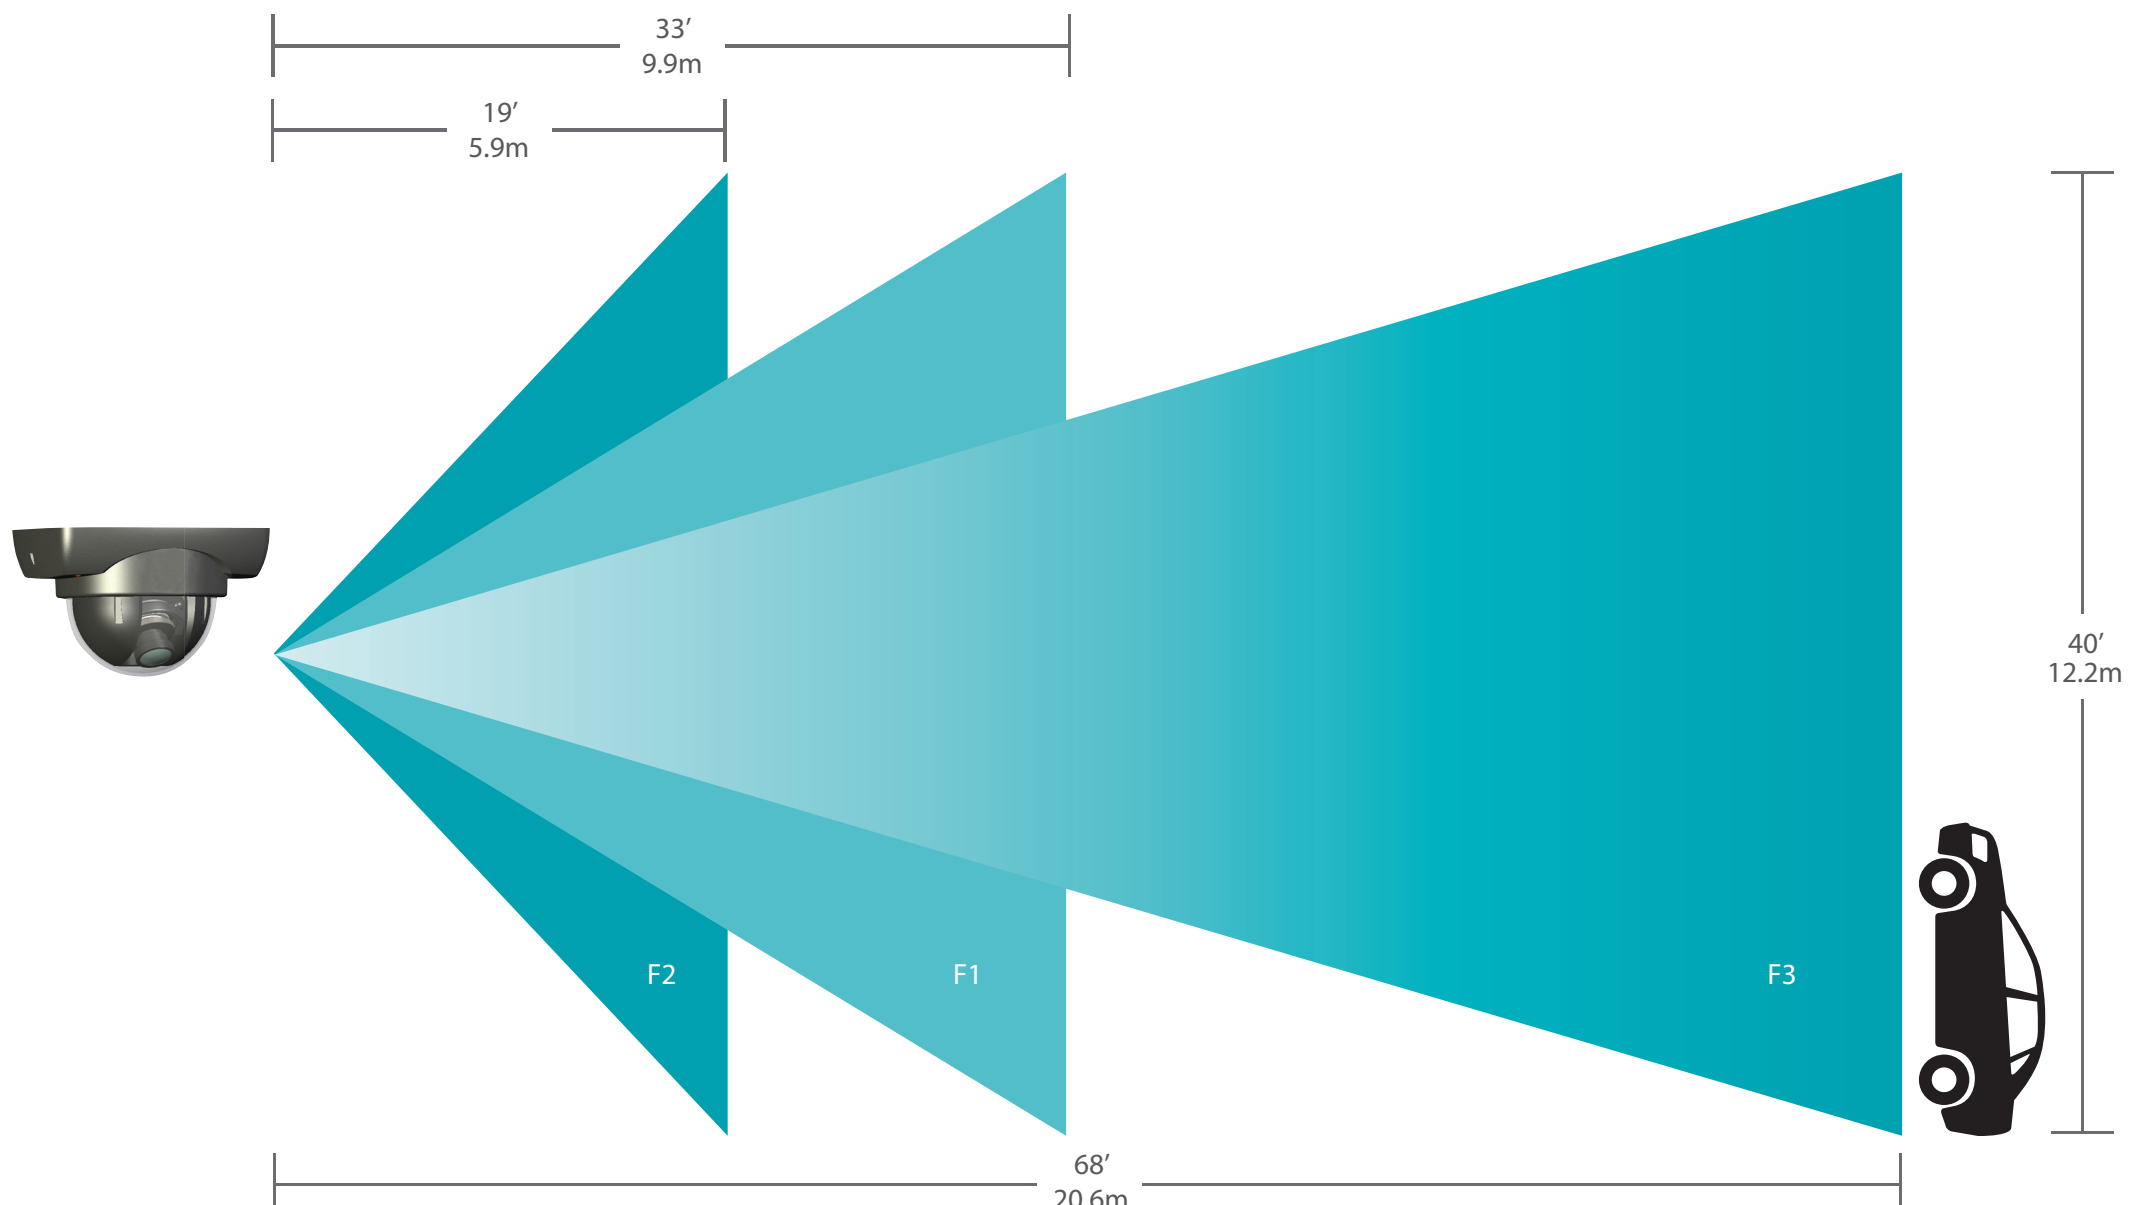

IQeye Lens Coverage

Lens coverage based on Forensic Detail of 40 pixels-per-foot (131 pixels-per-meter)

IQ040/IQ540 Cameras

IQ041/IQ541 Cameras

IQ042/IQ542 Cameras

IQD40 Camera

IQD41 Camera

IQD42 Camera

IQD30 Camera

IQD31 Camera