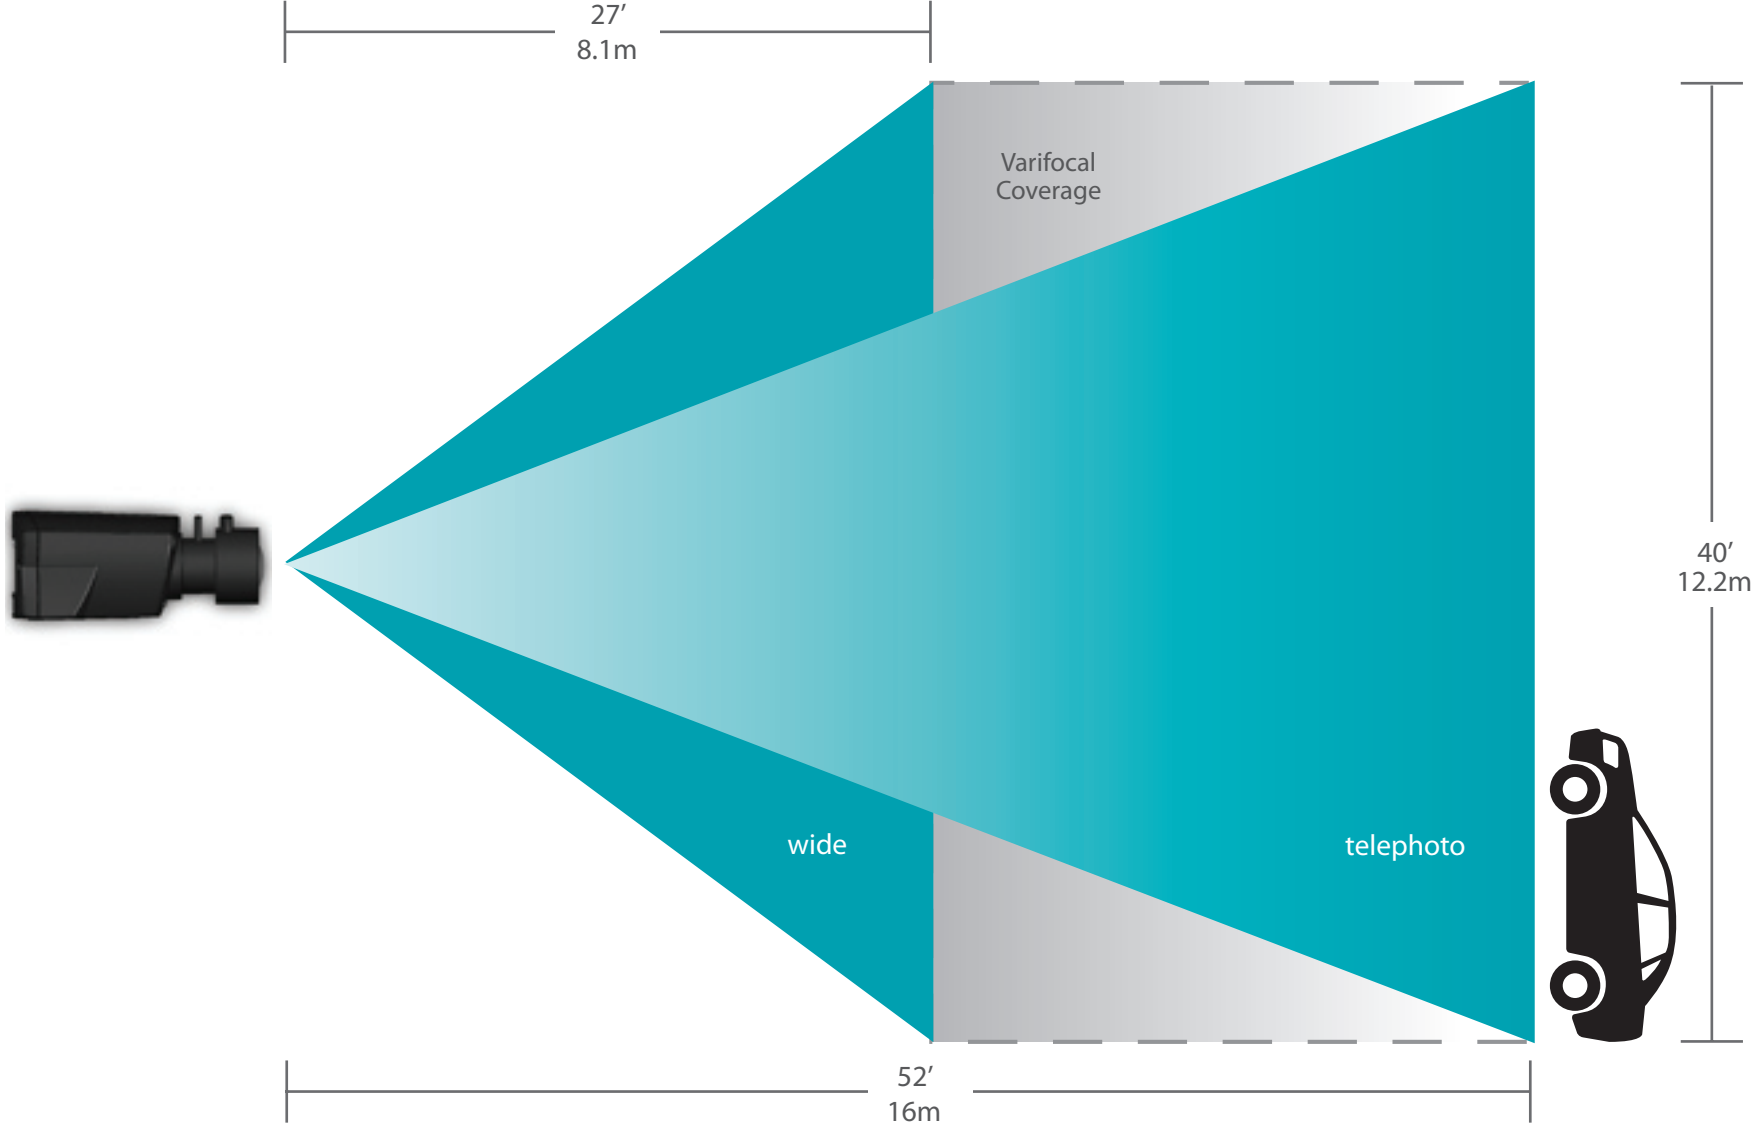

IQeye Lens Coverage

Lens coverage based on Forensic Detail of 40 pixels-per-foot (131 pixels-per-meter)

IQ040/IQ540 Cameras

IQ041/IQ541 Cameras

IQ042/IQ542 Cameras

IQD40 Camera

IQD41 Camera

IQD42 Camera

IQD30 Camera

IQD31 Camera