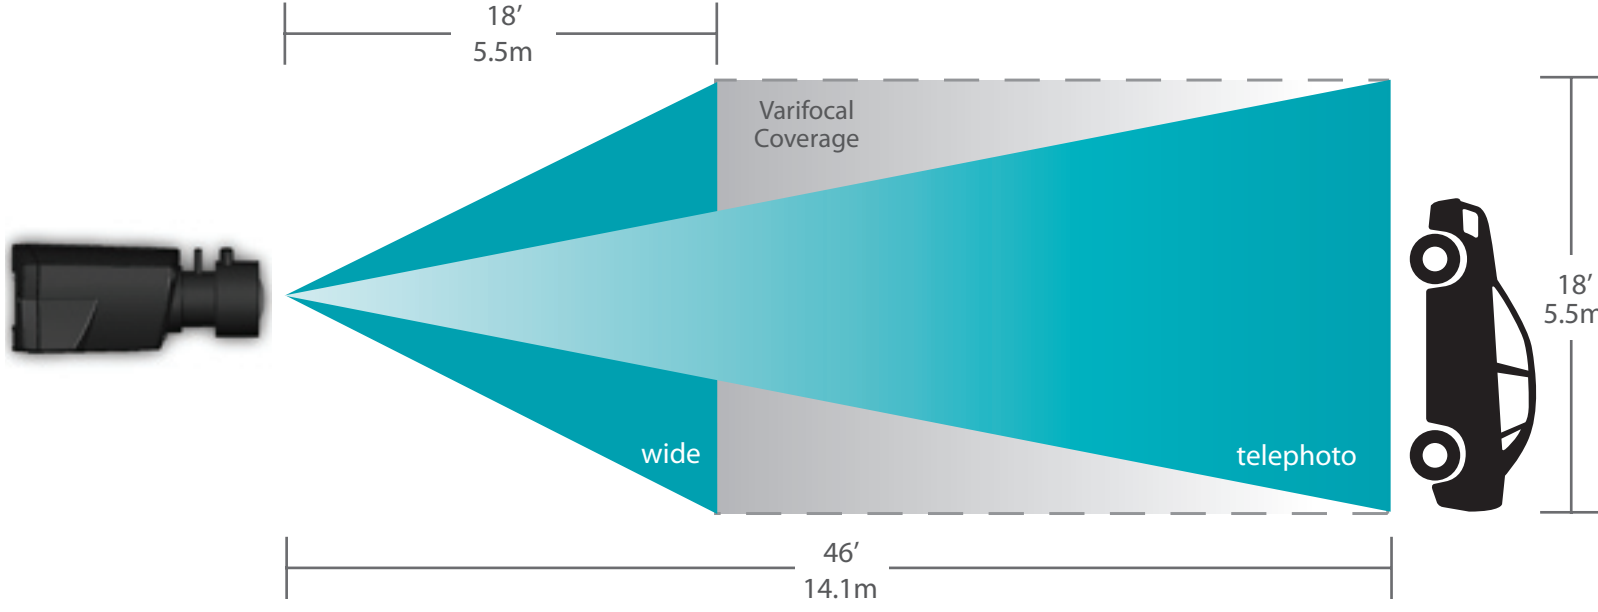

IQeye Lens Coverage

Lens coverage based on Forensic Detail of 40 pixels-per-foot (131 pixels-per-meter)

IQ040/IQ540 Cameras

IQ041/IQ541 Cameras

IQ042/IQ542 Cameras

IQD40 Camera

IQD41 Camera

IQD42 Camera

IQD30 Camera

IQD31 Camera